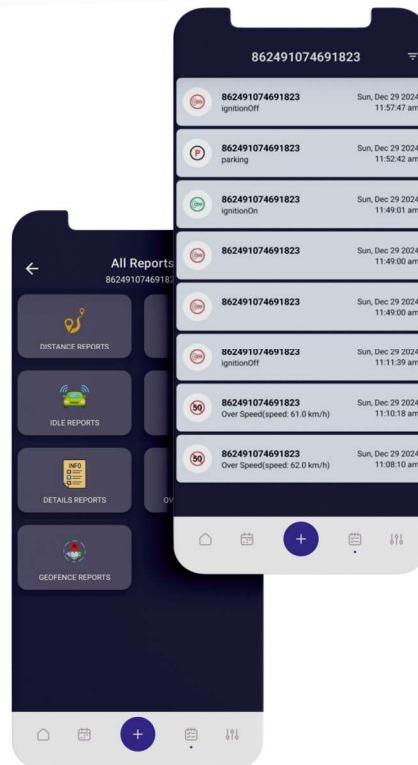

Side Stand Sensor & Best in Segment 180 mm Ground Clearance

1st in Industry 2.5 Kw HyperGear Powertrain

Range 118 KMPC*

Speed 72 Km/Hr

Charging Time 4 Hrs

1st in Industry 2.5Kw HyperGear Powertrain

3.8 Kw Detachable Battery

Warranty 3 Years /50000 Km WEIE

Yunik Powered by JENi

JENi

Features

- JENi Supports in 9 Regional Languages
- Family Safety Live Tracking
- Live Location Sharing Option
- Remote Ignition Control
- Ignition On/Off
- Wheel Lock/Unlock
- Parking Security and Theft Prevention
- Create Geofence
- Reports and Monitoring

Symbol Representation:

- Wheel Lock & Unlock Symbol
- Battery Percentage
- GPS Location
- Ignition ON/OFF
- Battery Voltage (SOC)

Reports

- Distance Report
- Stop Report
- Idle Report
- Trip Report
- Details Report
- Over Speed Report
- Geofence Report